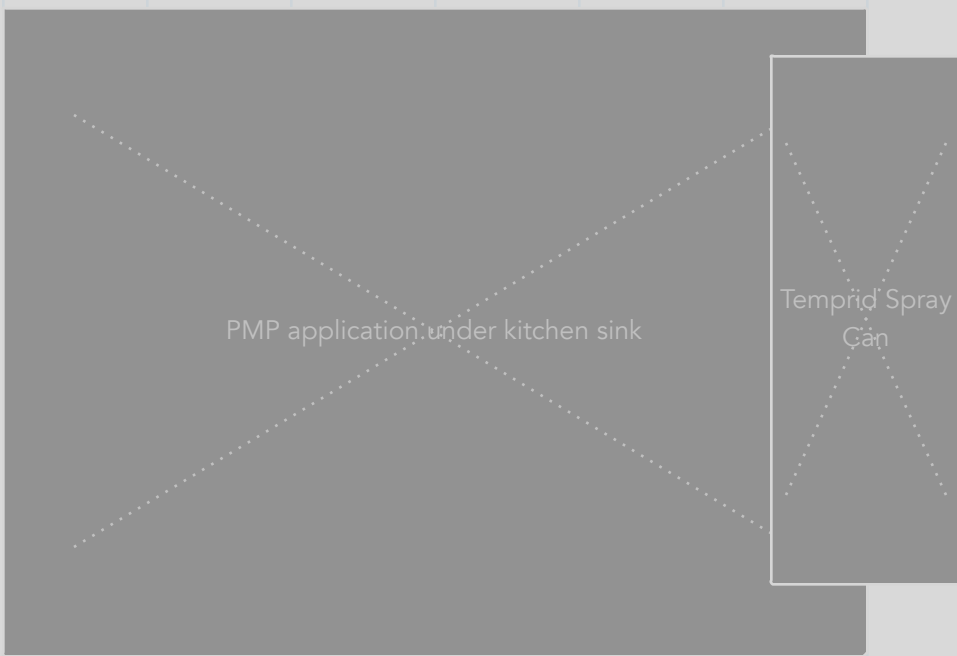

The superior performance of Temprid now comes in an innovative, easy-to-use spray.

**A reach of  
up to 12 feet**

[Learn more](#)

Standard Footer

**Can be applied upside down**

[Learn more](#)

**No propellant released in the environment**