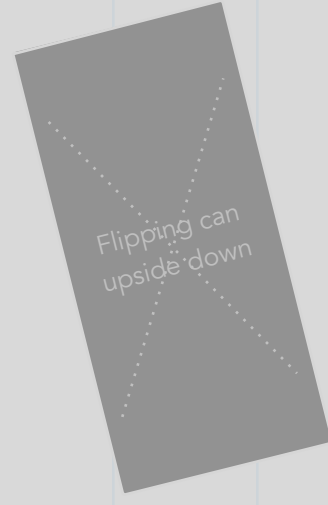

A lot more
confidence

A lot more
flexibility