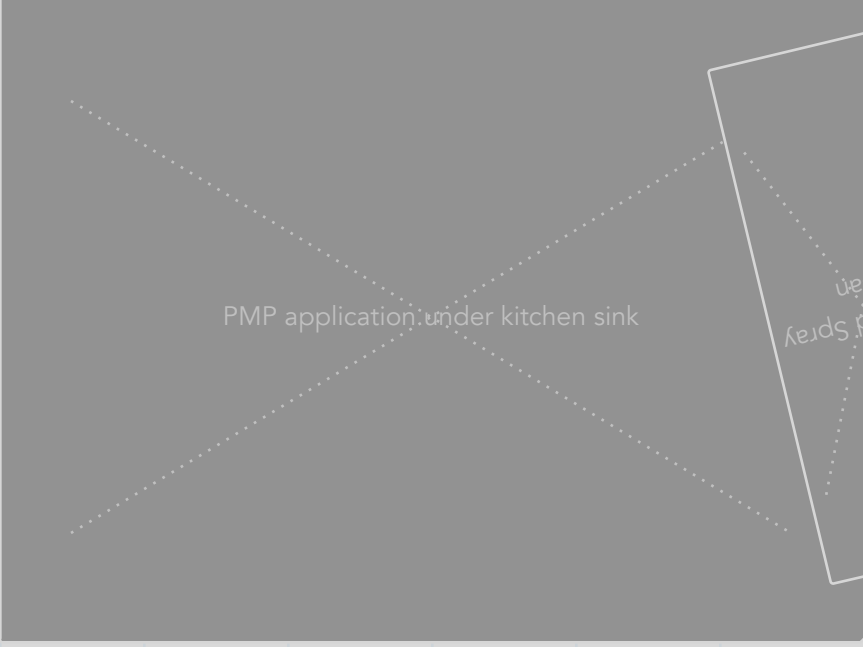

The superior performance of Temprid now comes in an innovative, easy-to-use spray.

**A reach of  
up to 12 feet**

[Learn more](#)

Standard Footer

**Can be applied upside down**

[Learn more](#)

**No propellant released in the environment**