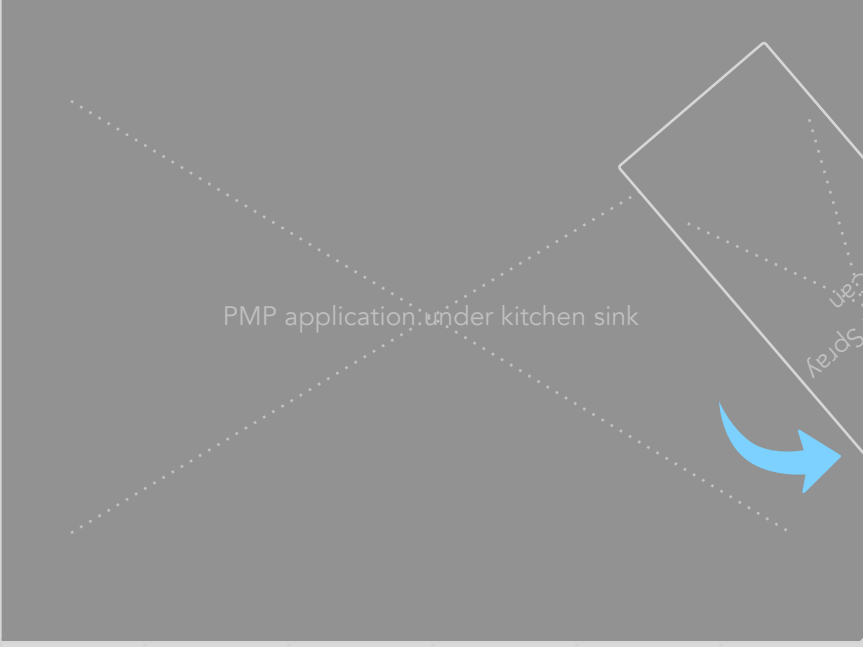

The superior performance of Temprid now comes in an innovative, easy-to-use spray.

**A reach of  
up to 12 feet**

[Learn more](#)

Standard Footer

**Can be applied upside down**

[Learn more](#)

**No propellant released in the environment**