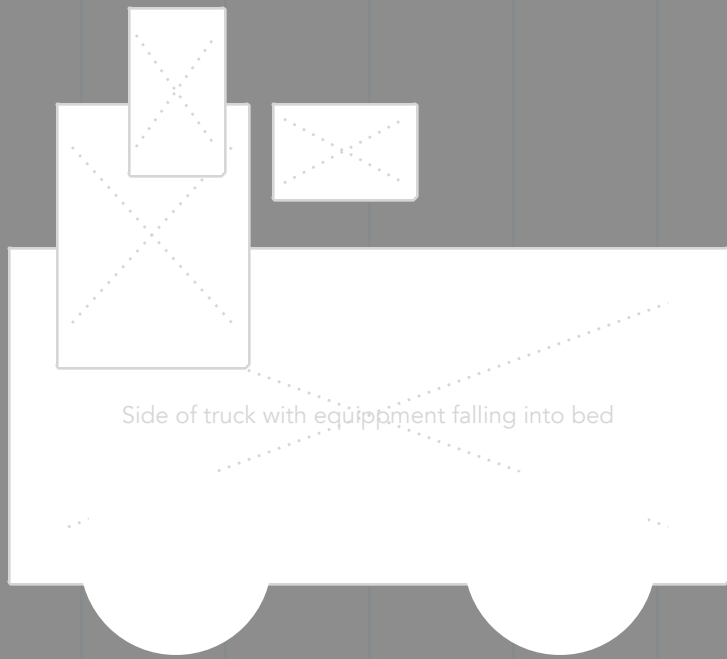

The Temprid Difference:

A single fast and effective solution against hard-to-control pests.

Lorem ipsum dolor sit amet, consectetur adipiscing elit. Phasellus eleifend sagittis pretium. Class aptent taciti socios ad litora torquent per conubia nostra, per inceptos.

More

See the difference Temprid makes for one pest management professional.

Introducing Temprid ReadySpray

A lot less equipment

A lot less annoying pests

A lot less decisions

A lot less

CALLBACKS