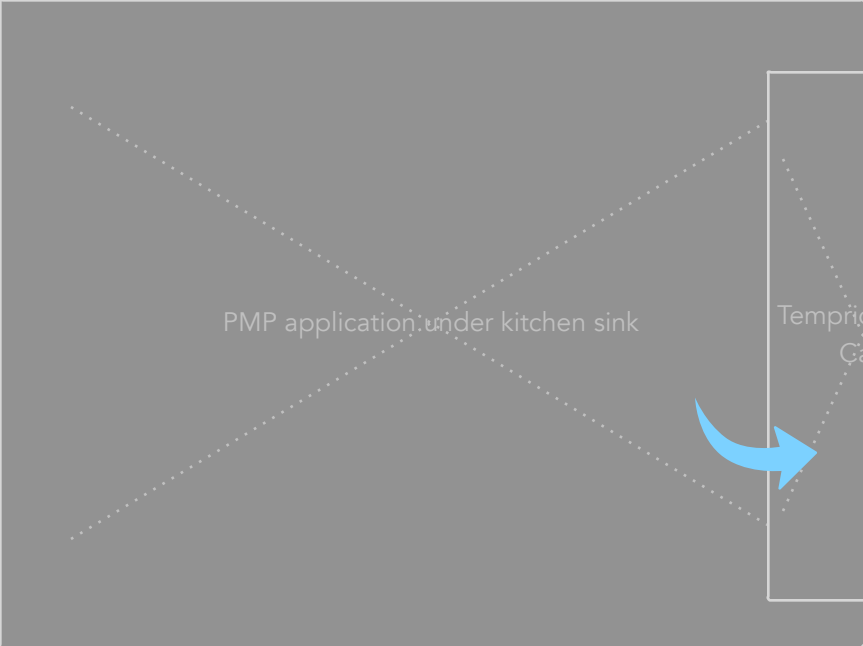

Can completely empties with nothing left behind

[Learn more](#)