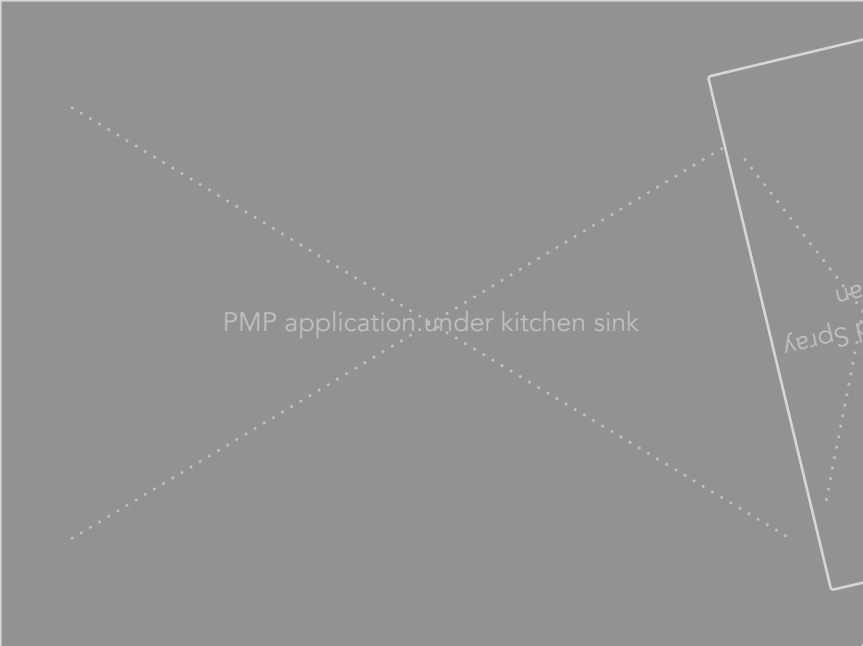

Won't lose pressure as can empties

[Learn more](#)